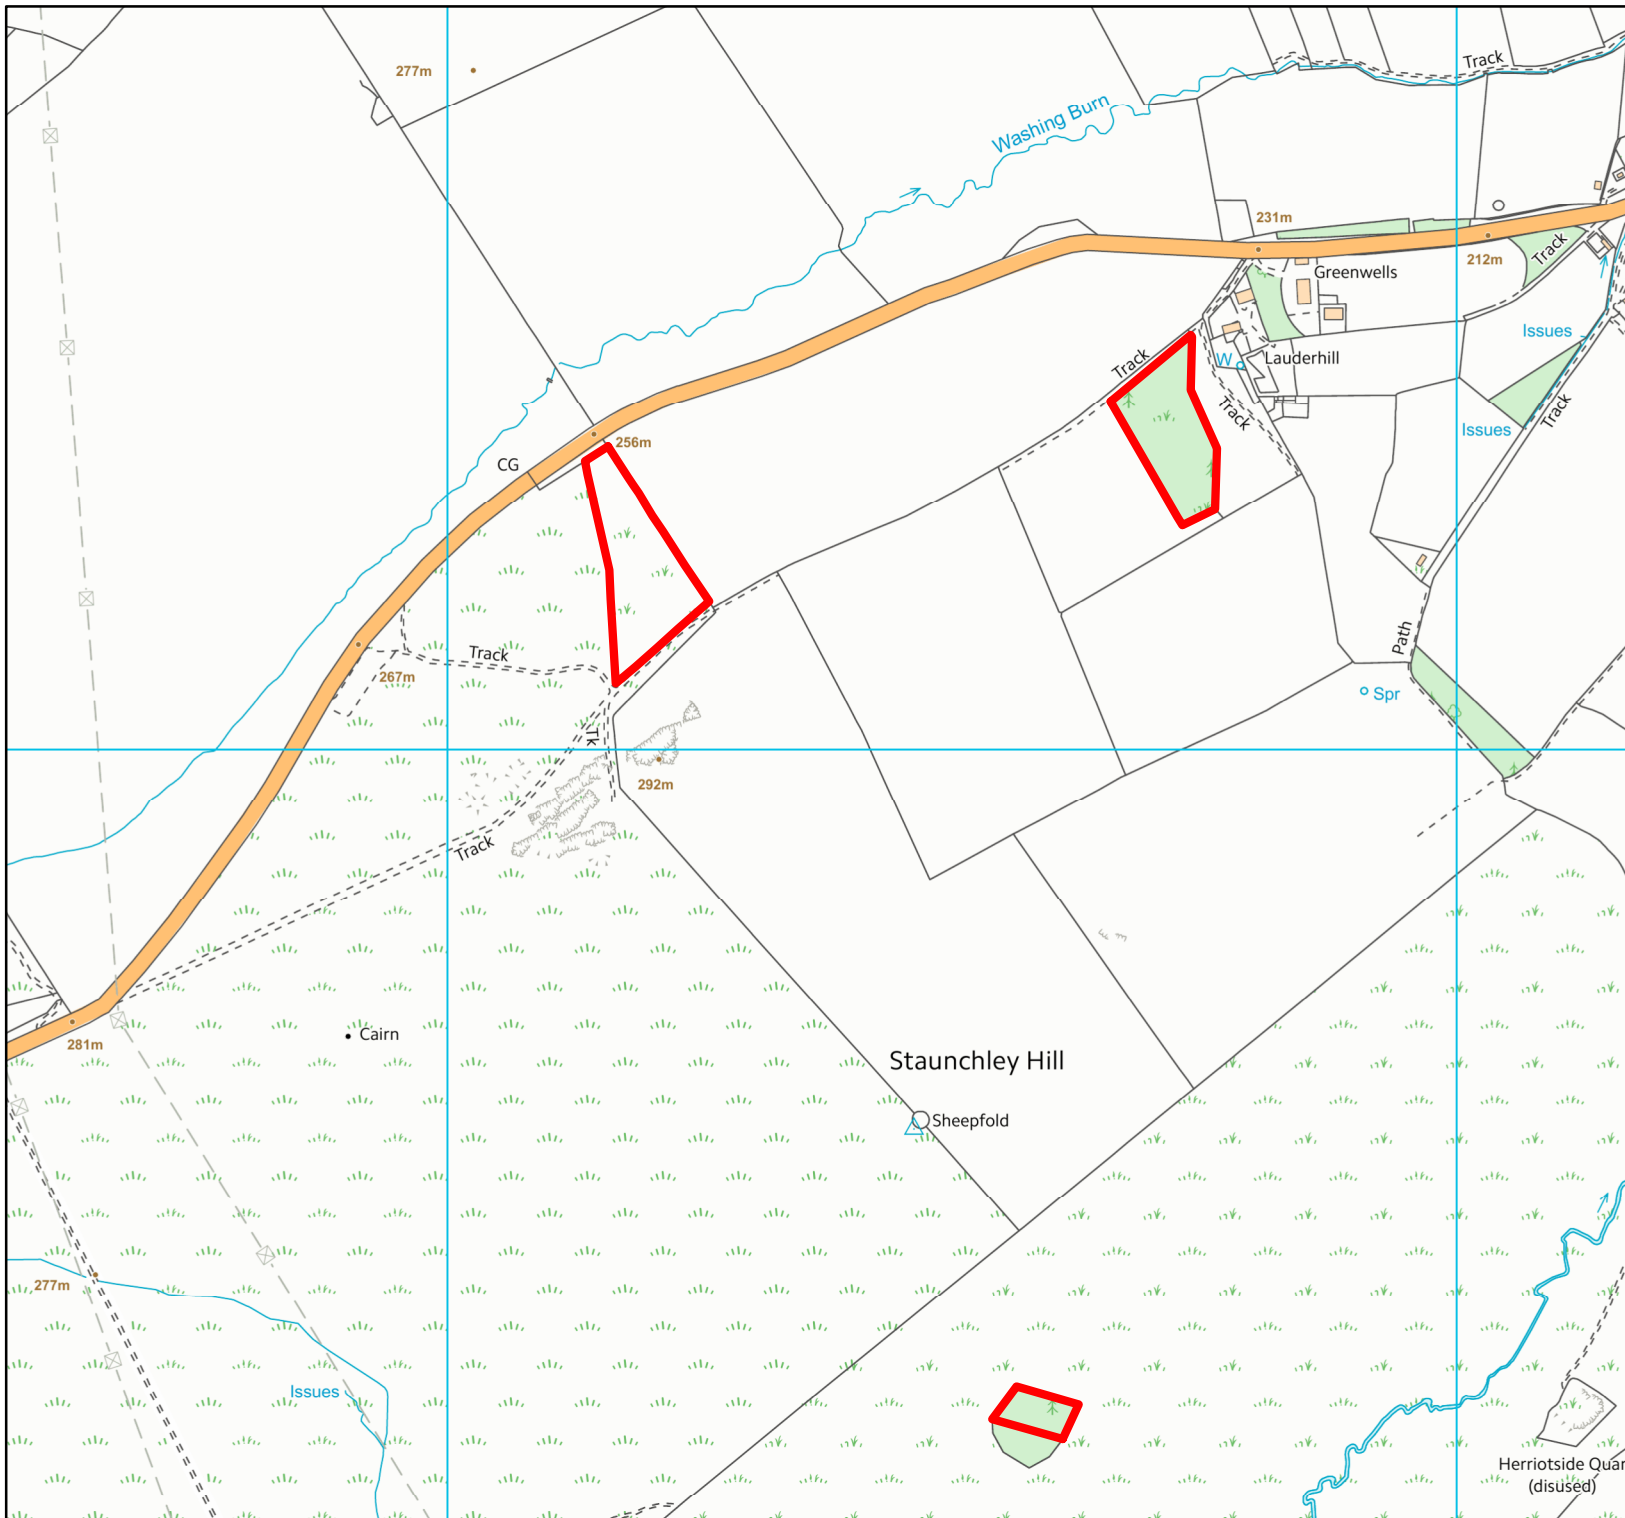

1:7,500

Woodland

Lauder Common Plantations Lauder Common Lauder

Area: 2.59 hectares o.t.

UPRN: LD017/09

This map has been prepared by
 Estate Management
 Commercial Services
 Crown Copyright all rights reserved.
 Scottish Borders Council, Licence
 100023423, 2019.